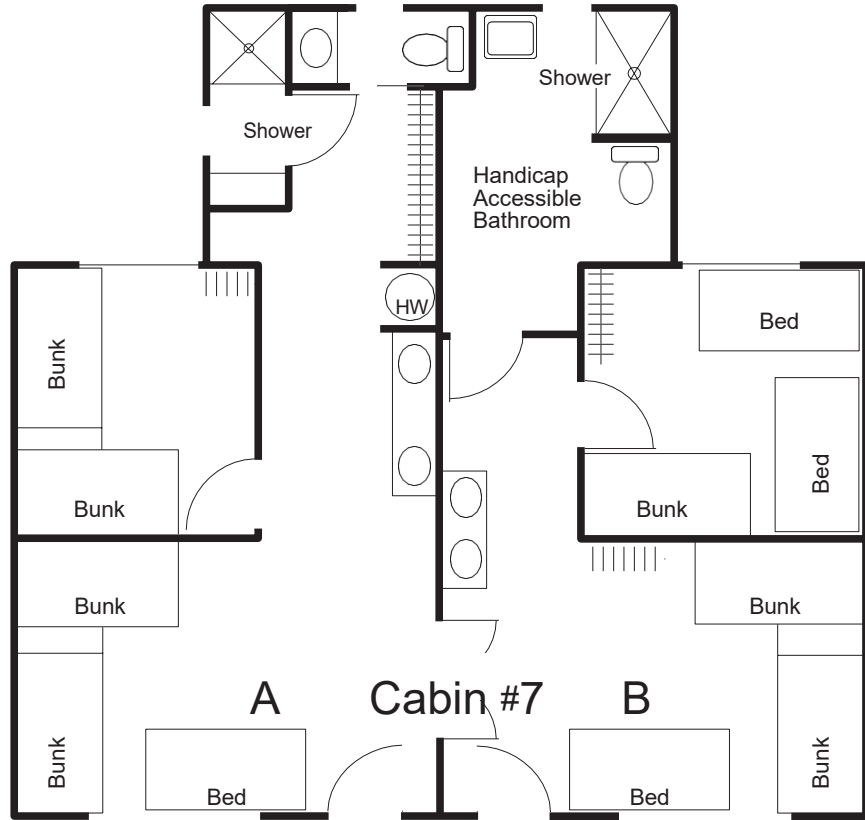

Cabins #1 - 6

Cabin 1 - 6 & 10  
**CHEAKAMUS**  
 CENTRE  
 nature is in session

**Cabin 7 & 8**  
**CHEAKAMUS**  
 CENTRE  
 nature is in session

## Accommodation Information:

Get back to nature in Cheakamus Centre's comfortable year-round lodging. Our log style cabins are tucked away in the forest, which make for peaceful surroundings reflecting life of simpler, less hurried times. Surrounded by nature trails, towering cedars and grassy outdoor spaces, Cheakamus Centre lets you experience nature in its truest form. Guests are to provide their own pillow, sleeping bag or bedding for twin sized bunk beds, towels, personal toiletries and flashlight. Linen service is also available.

Our 9 heated rustic cabins can house up to 140 people in a beautiful forested setting. Each cabin can accommodate from 13 to 18 people with 2 shared washrooms. Most cabins can be divided into two separate spaces using a central locked door. Each cabin is appointed with authentic nature-inspired décor. Cheakamus Centre has 2 wheelchair accessible cabins; providing a number of accessible beds for guests.