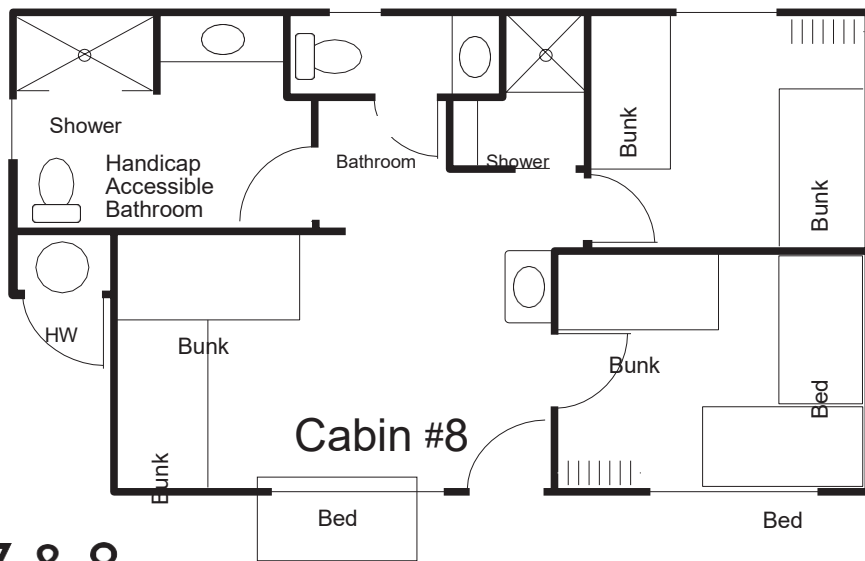

Cabins #1 - 6

Cabin 1 - 6 & 10  
**CHEAKAMUS**  
 CENTRE  
 nature is in session

**Cabin 7 & 8**  
**CHEAKAMUS**  
 CENTRE  
 nature is in session

Our 9 heated rustic cabins can house up to 140 people in a beautiful forested setting. Each cabin can accommodate from 13 to 18 people with 2 shared washrooms. Most cabins can be divided into two separate spaces using a central locked door. Each cabin is appointed with authentic nature-inspired décor. Cheakamus Centre has 2 wheelchair accessible cabins; providing a number of accessible beds for guests.