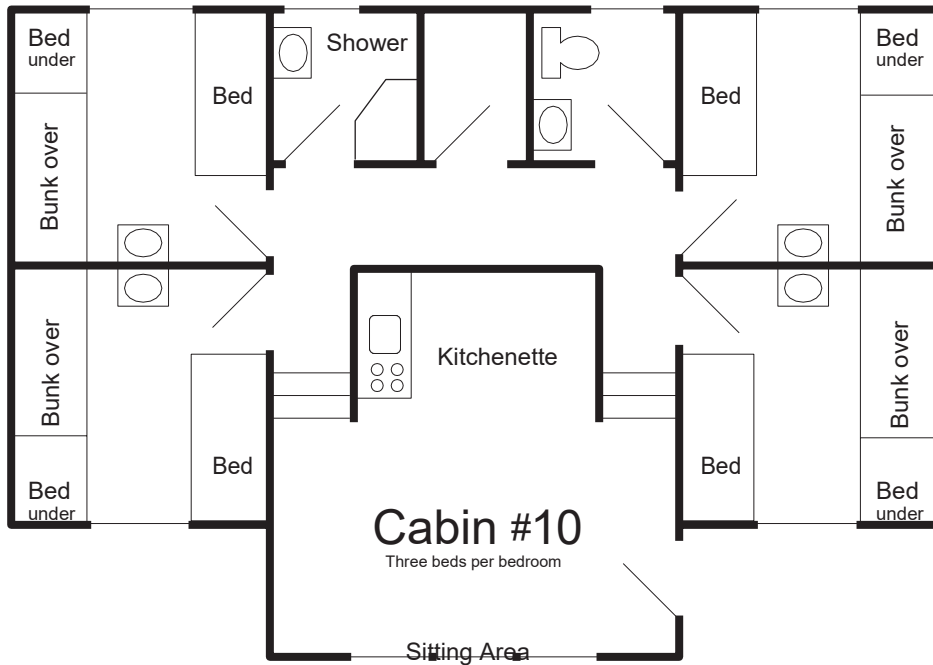

Cabins #1 - 6

Cabin 1 - 6 & 10  
**CHEAKAMUS**  
 CENTRE  
 nature is in session

**Cabin 7 & 8**  
**CHEAKAMUS**  
 CENTRE  
 nature is in session

## Accommodation Information:

Get back to nature in Cheakamus Centre's comfortable year-round lodging. Our log style cabins are tucked away in the forest, which make for peaceful surroundings reflecting life of simpler, less hurried times. Surrounded by nature trails, towering cedars and grassy outdoor spaces, Cheakamus Centre lets you experience nature in its truest form. Guests are to provide their own pillow, sleeping bag or bedding for twin sized bunk beds, towels, personal toiletries and flashlight. Linen service is also available.

Our 9 heated rustic cabins can house up to 140 people in a beautiful forested setting. Each cabin can accommodate from 13 to 18 people with 2 shared washrooms. Most cabins can be divided into two separate spaces using a central locked door. Each cabin is appointed with authentic nature-inspired décor. Cheakamus Centre has 2 wheelchair accessible cabins; providing a number of accessible beds for guests.