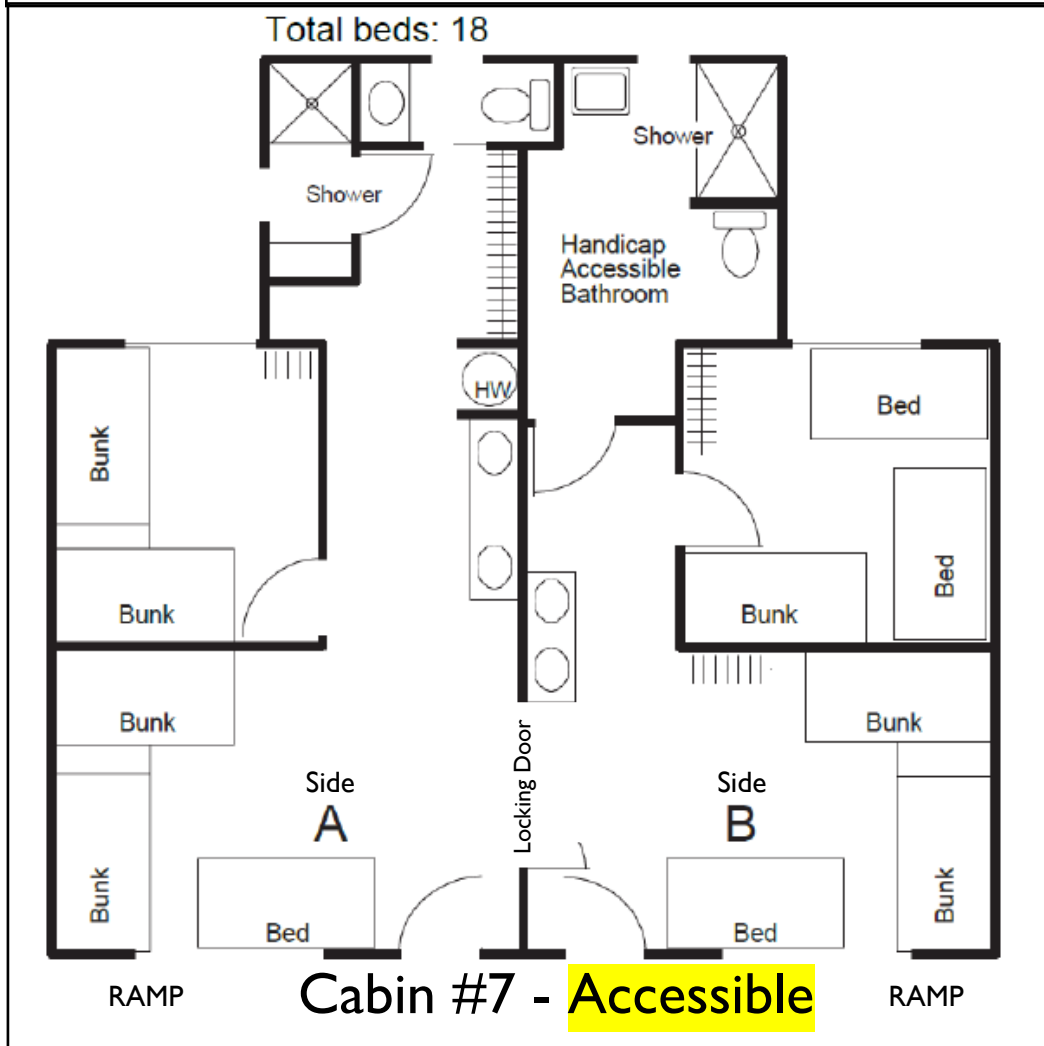

Cabin Layouts & Map

- Cheakamus Centre will assign you cabins based on your participant number
- Please note cabin assignments are subject to change
- If you have a mix of youth participants and adult chaperones, Cabin 10 is suitable as an adult cabin
- All cabins have ramps that can accommodate wheelchairs
- Cabin 7 (side B) & Cabin 8 are electric-wheelchair accessible with handicap-accessible bathrooms, and suitable for participants with complex mobility needs
- [Visit our website](#) for more information on accommodation

Cheakamus Centre North
CHEAKAMUS
 CENTRE

Cabin Map