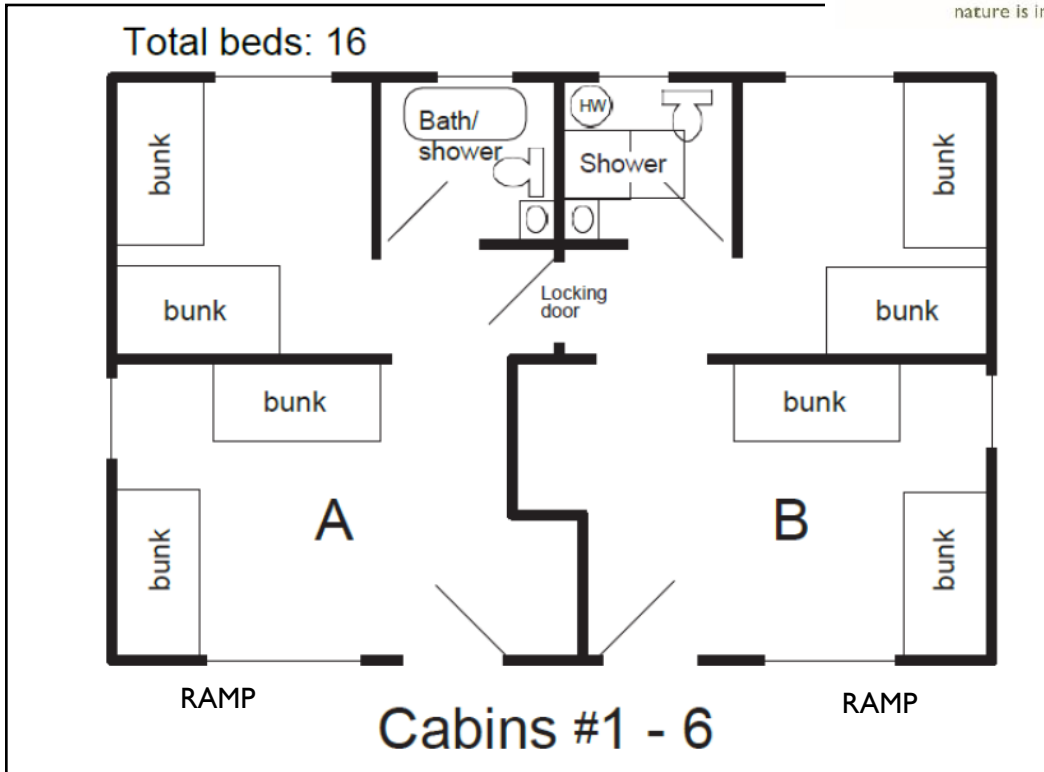

Cabin Layouts & Map

- Cheakamus Centre will assign you cabins based on your participant number
- Please note cabin assignments are subject to change
- If you have a mix of youth participants and adult chaperones, Cabin 10 is suitable as an adult cabin
- All cabins have ramps that can accommodate wheelchairs
- Cabin 7 (side B) & Cabin 8 are electric-wheelchair accessible with handicap-accessible bathrooms, and suitable for participants with complex mobility needs
- [Visit our website](#) for more information on accommodation

Cheakamus Centre North
CHEAKAMUS
 CENTRE

Cabin Map