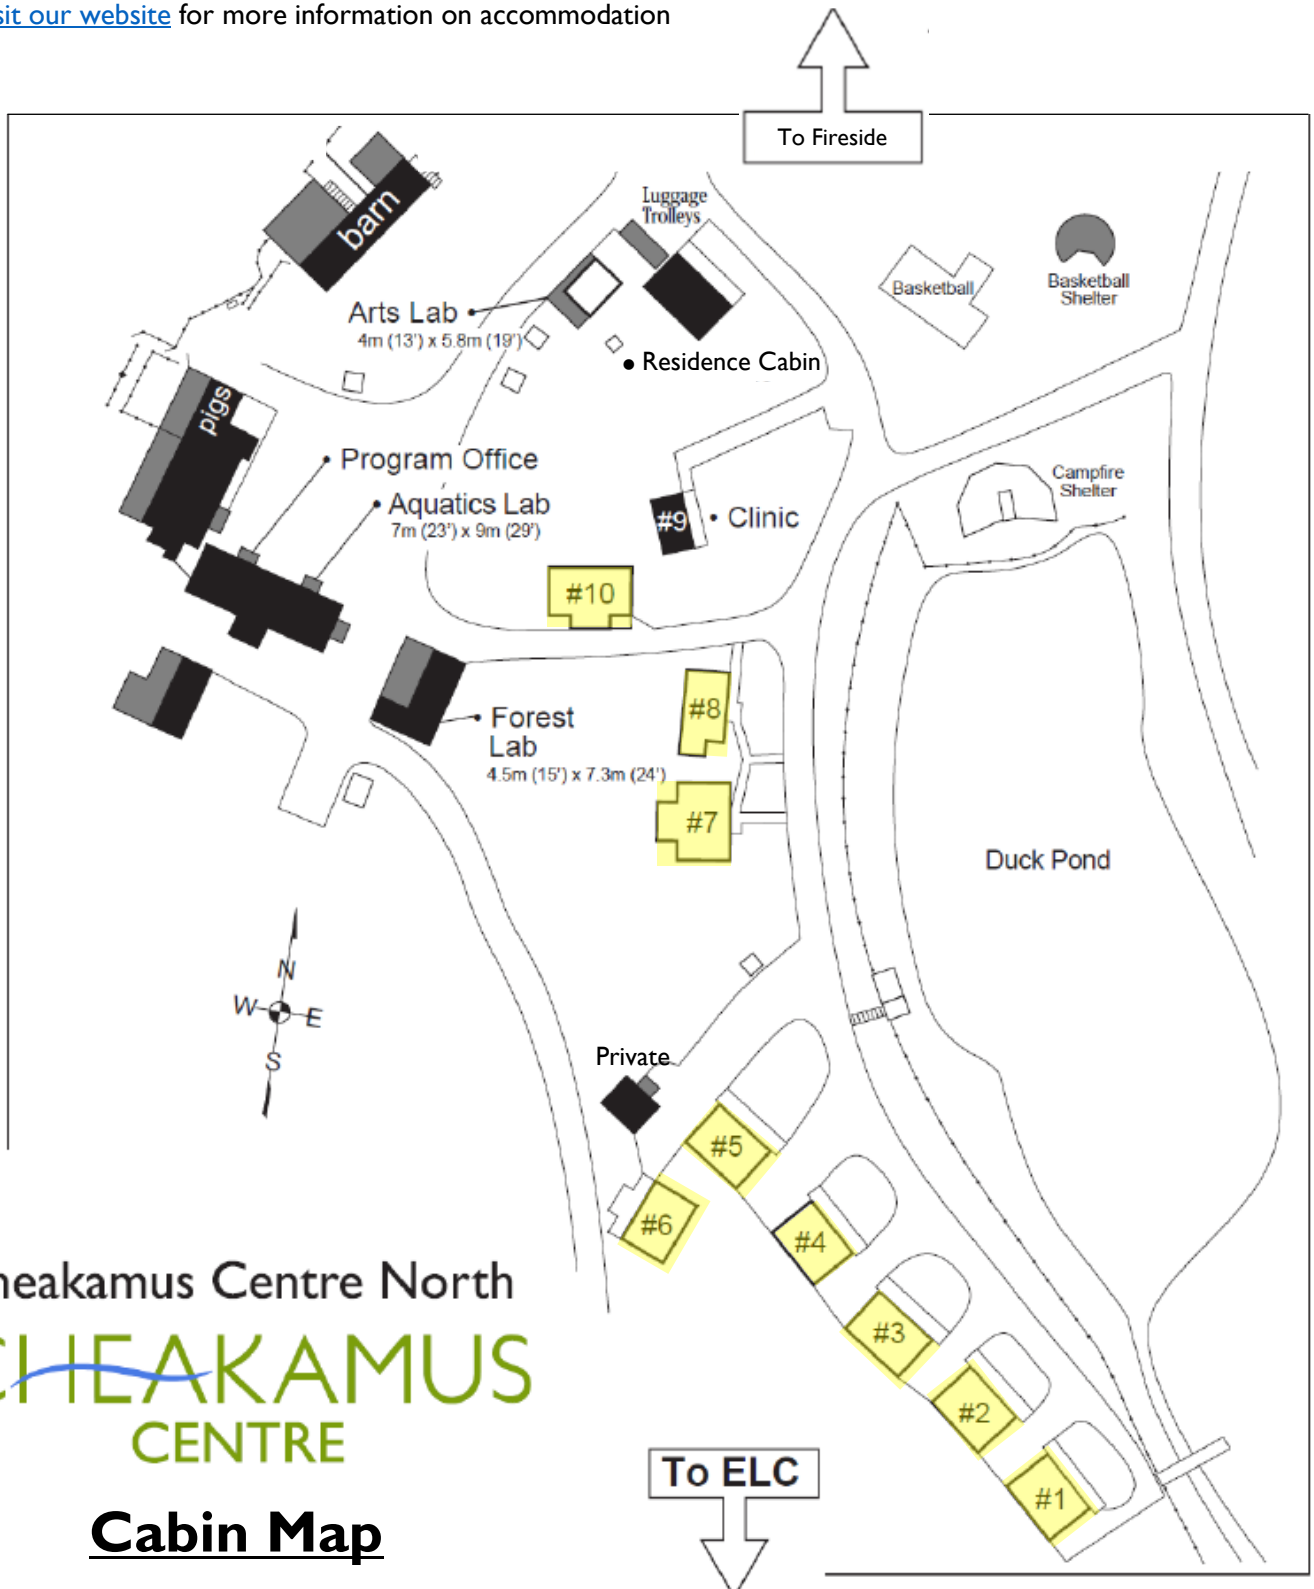

Cabin Layouts & Map

- Cheakamus Centre will assign you cabins based on your participant number
- Please note cabin assignments are subject to change
- If you have a mix of youth participants and adult chaperones, Cabin 10 is suitable as an adult cabin
- All cabins have ramps that can accommodate wheelchairs
- Cabin 7 (side B) & Cabin 8 are electric-wheelchair accessible with handicap-accessible bathrooms, and suitable for participants with complex mobility needs
- [Visit our website](#) for more information on accommodation

Cheakamus Centre North
CHEAKAMUS
 CENTRE

Cabin Map