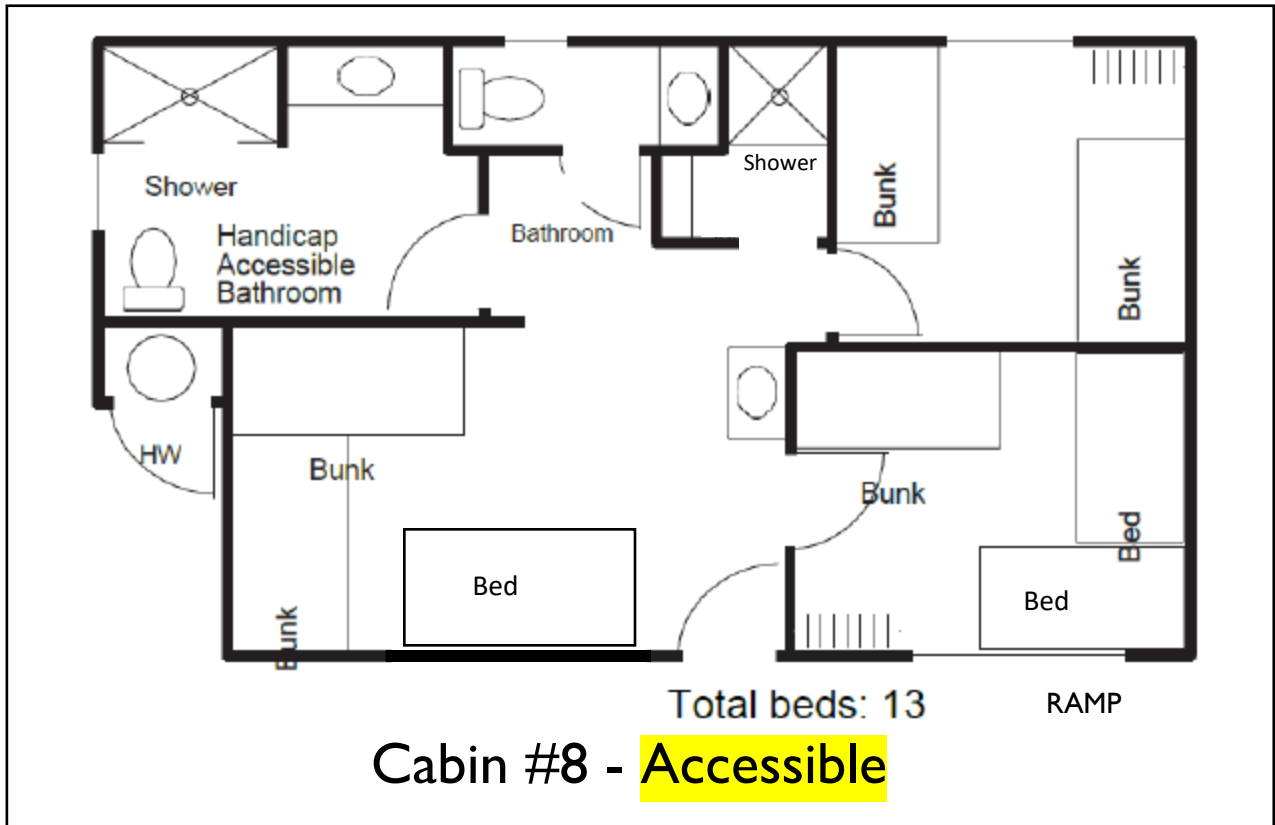

Cabin Layouts & Map

- Cheakamus Centre will assign you cabins based on your participant number
- Please note cabin assignments are subject to change
- If you have a mix of youth participants and adult chaperones, Cabin 10 is suitable as an adult cabin
- All cabins have ramps that can accommodate wheelchairs
- Cabin 7 (side B) & Cabin 8 are electric-wheelchair accessible with handicap-accessible bathrooms, and suitable for participants with complex mobility needs
- [Visit our website](#) for more information on accommodation

Cheakamus Centre North
CHEAKAMUS
 CENTRE

Cabin Map