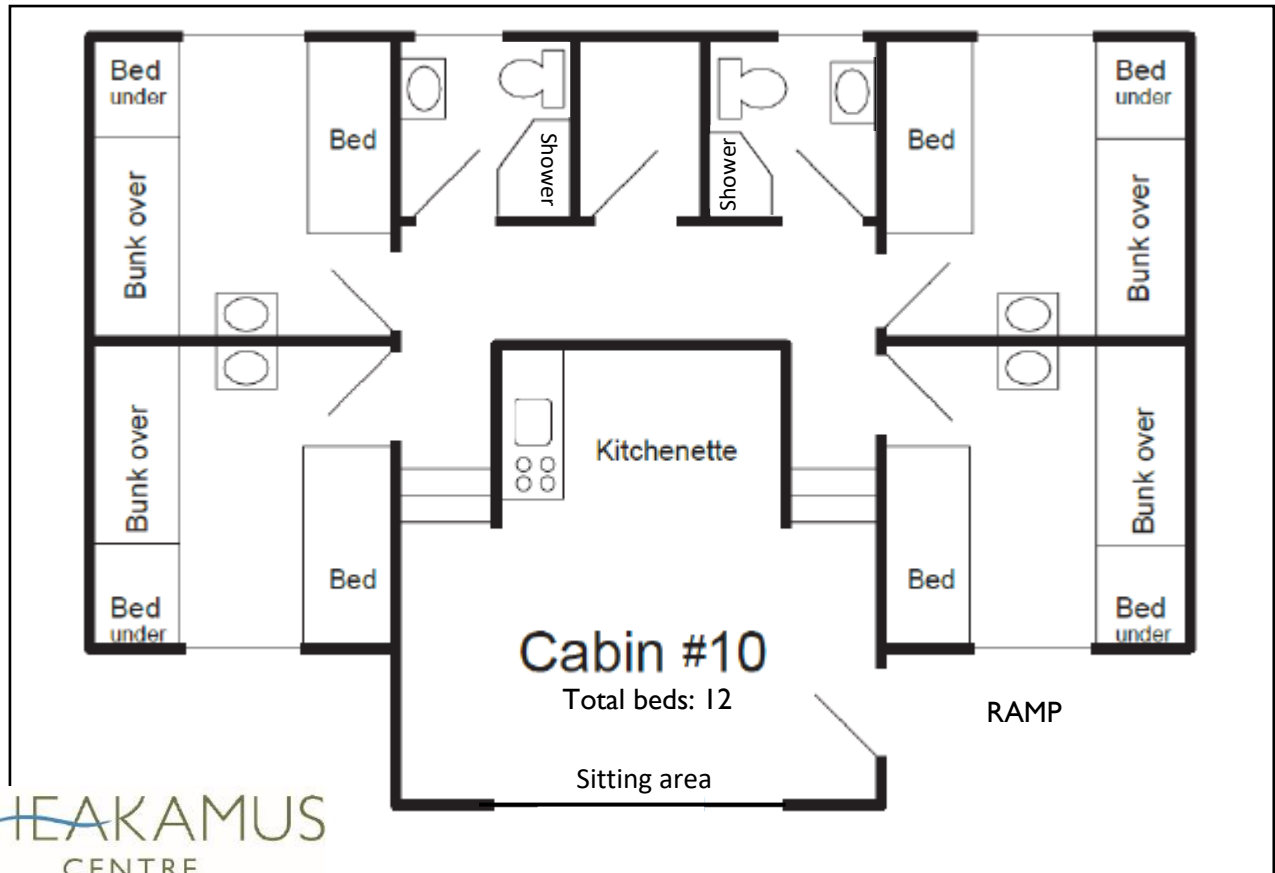

Cabin Layouts & Map

- Cheakamus Centre will assign you cabins based on your participant number
- Please note cabin assignments are subject to change
- If you have a mix of youth participants and adult chaperones, Cabin 10 is suitable as an adult cabin
- All cabins have ramps that can accommodate wheelchairs
- Cabin 7 (side B) & Cabin 8 are electric-wheelchair accessible with handicap-accessible bathrooms, and suitable for participants with complex mobility needs
- [Visit our website](#) for more information on accommodation

Cheakamus Centre North
CHEAKAMUS
 CENTRE

Cabin Map