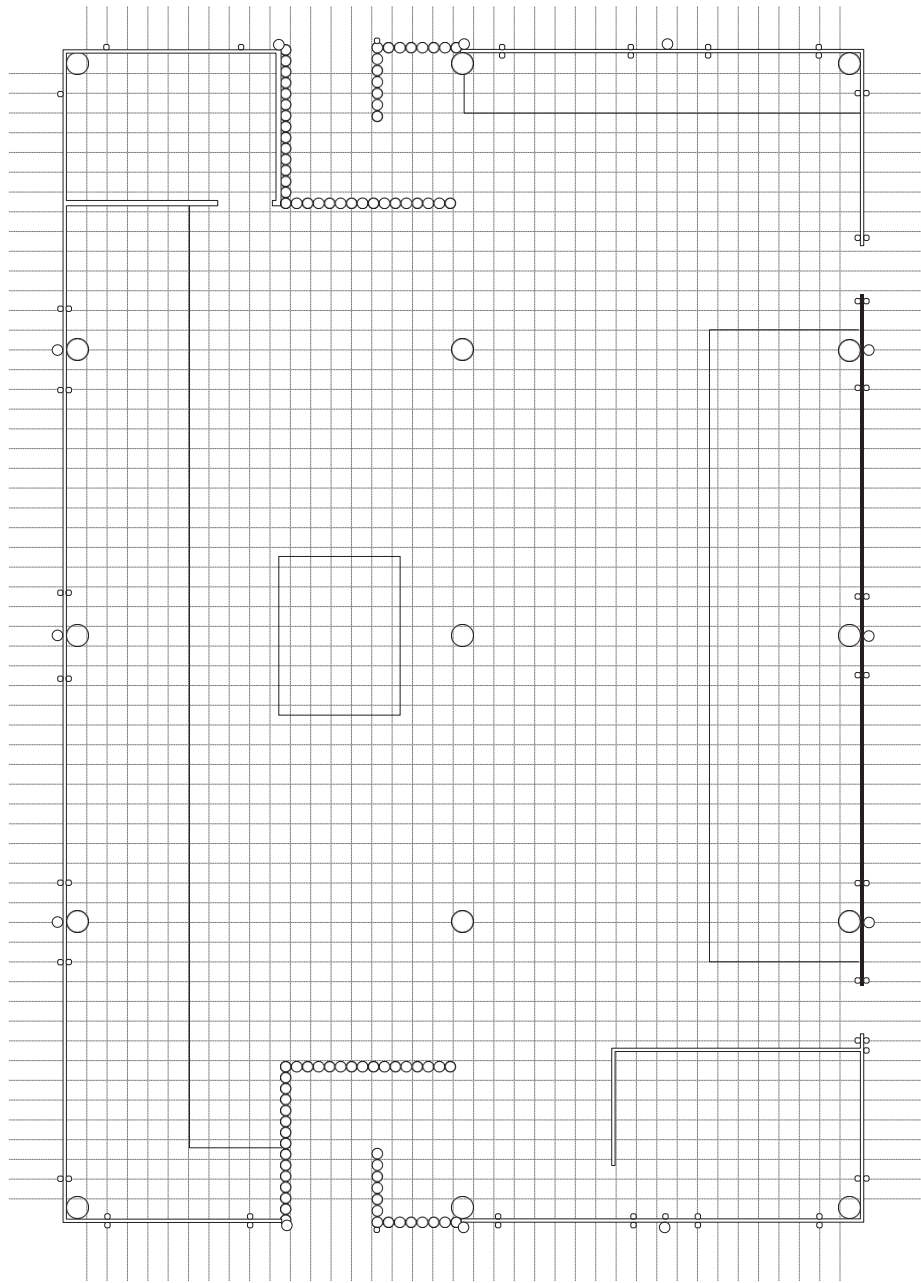

Bighouse inside = 39 ft x 59 ft
 • 1 foot squares

Skw-une'was Longhouse

CHEAKAMUS
 CENTRE

p.o. Box 250, 2170 Paradise Valley Road Ph: 1 - (604) 898-5422
 Brackendale, B.C., V0N 1H0 <http://www.cheakamuscentre.ca/>