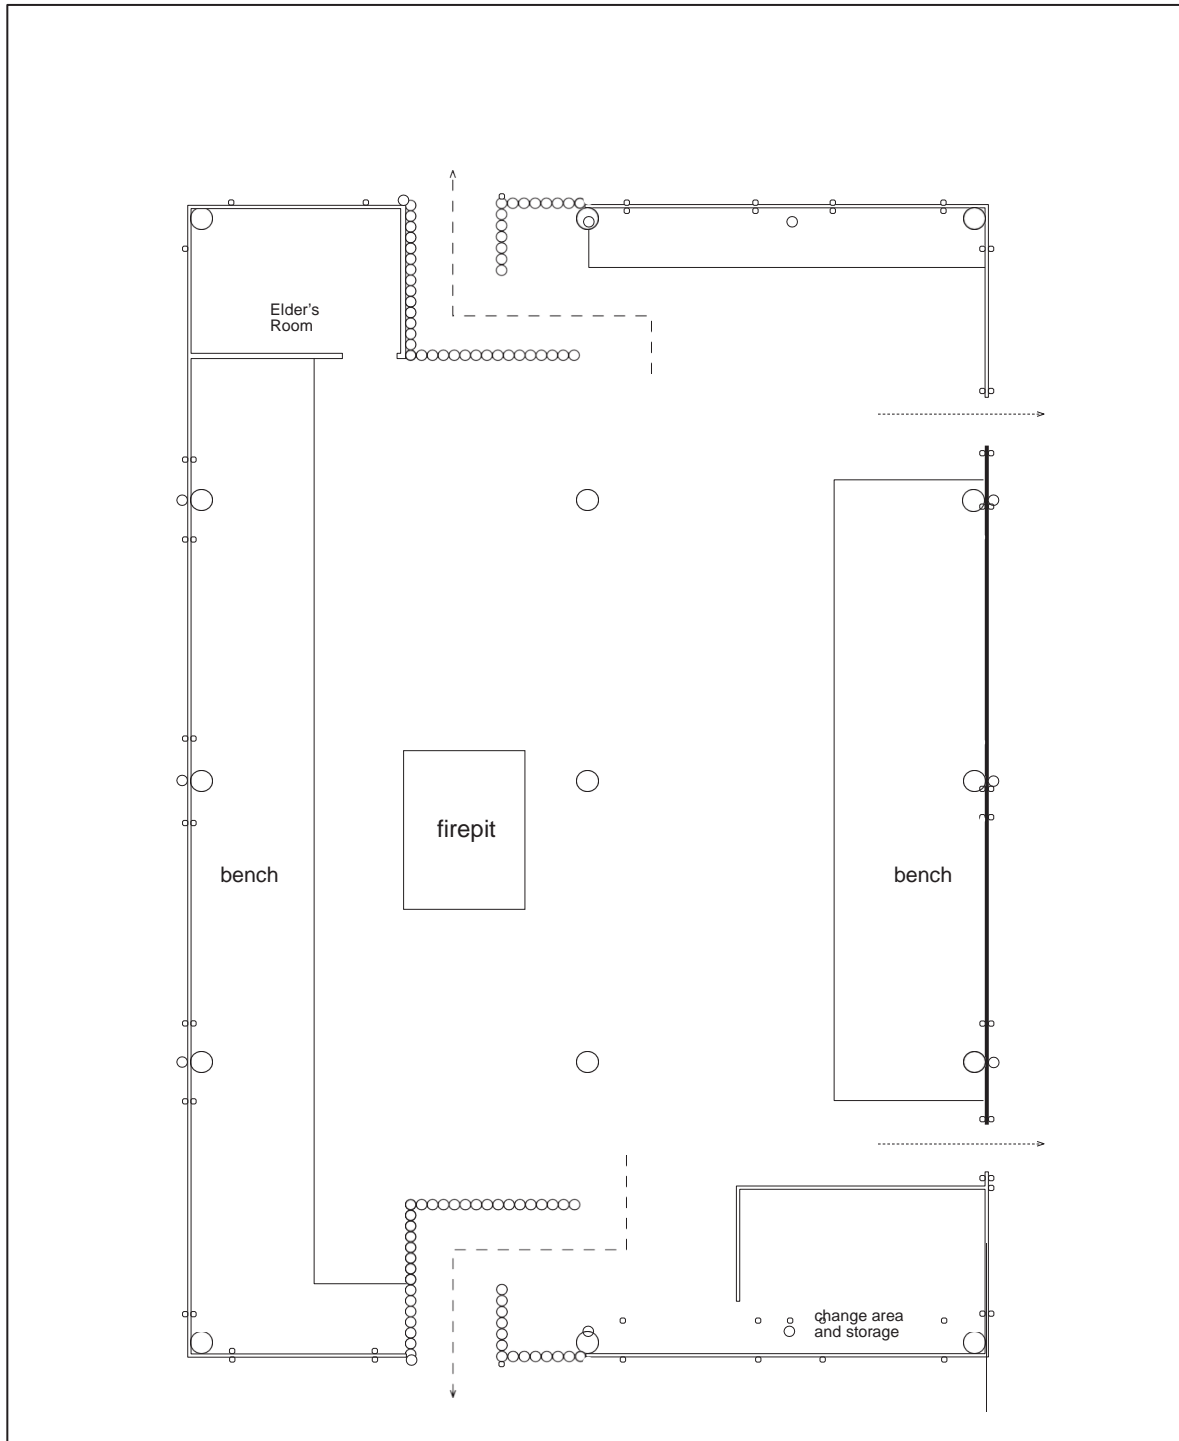

Skw-une'was Longhouse
CHEAKAMUS
CENTRE

po. Box 250, 2170 Paradise Valley Road Ph: 1 - (604) 898-5422
Brackendale, B.C., V0N 1H0 <http://www.cheakamuscentre.ca/>