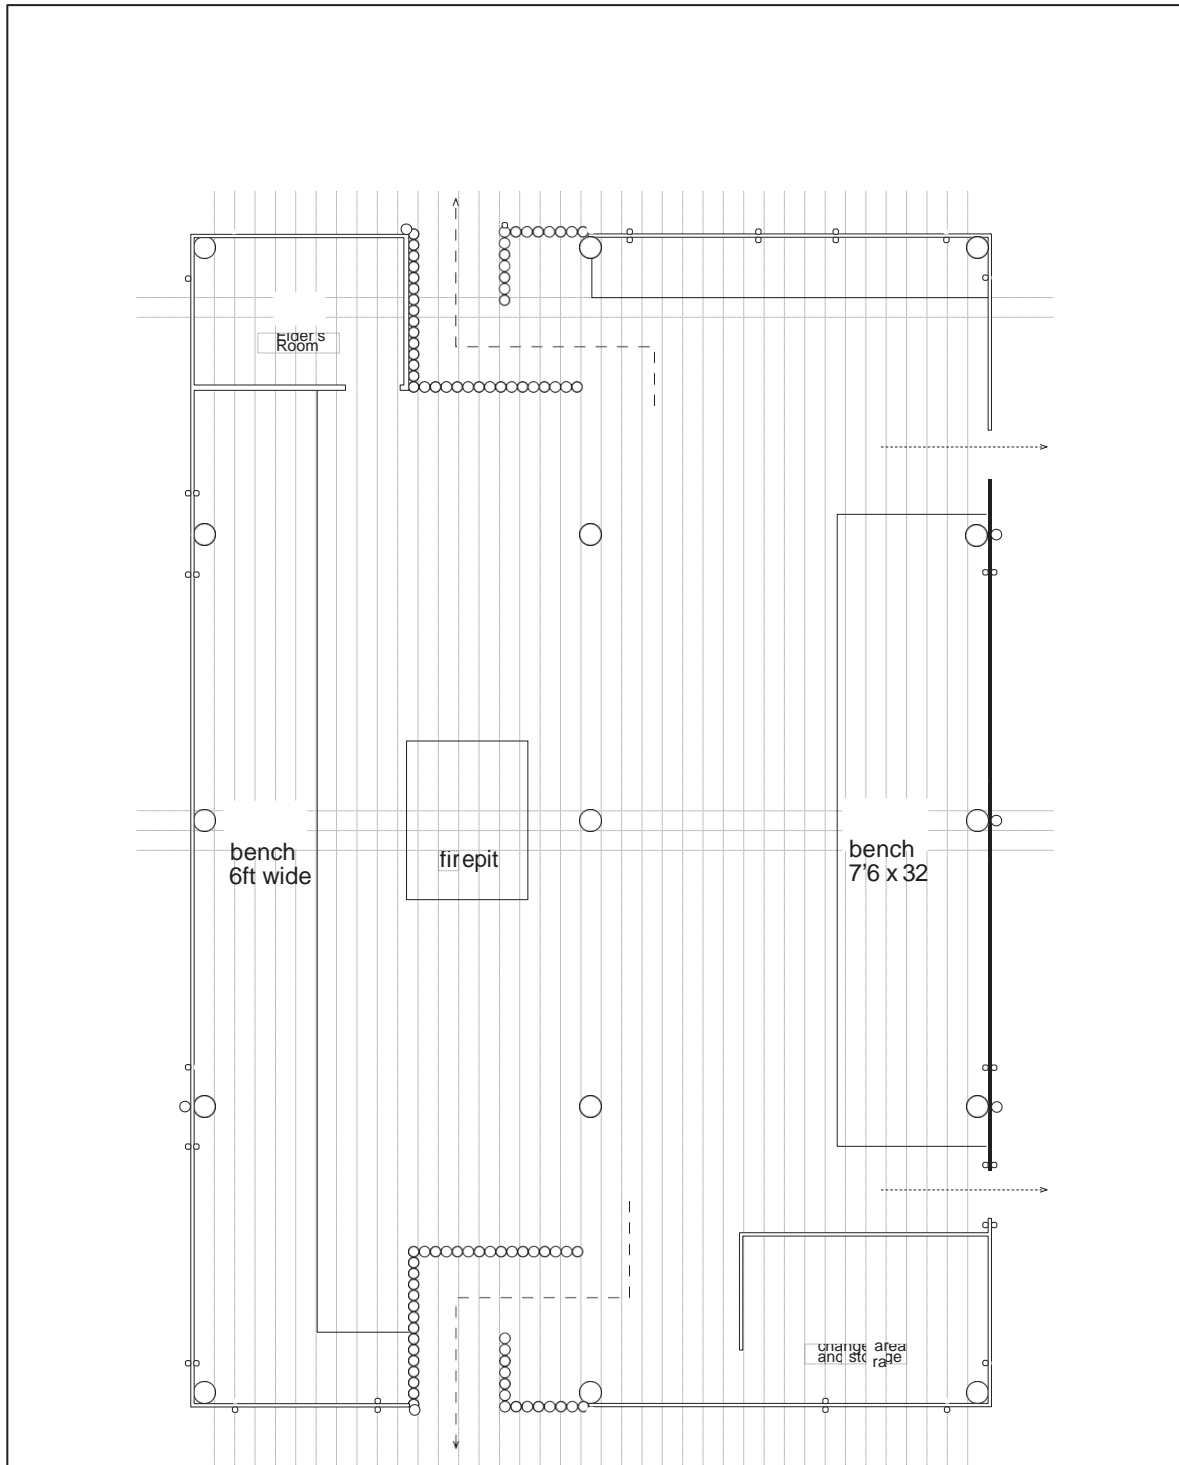

Bighouse inside = 39 ft x 59 ft
 • 1 foot squares

Skw-une'was Longhouse

CHEAKAMUS
 CENTRE

p.o. Box 250, 2170 Paradise Valley Road Ph: 1 - (604) 898-5422
 Brackendale, B.C., V0N 1H0 <http://www.cheakamuscentre.ca/>