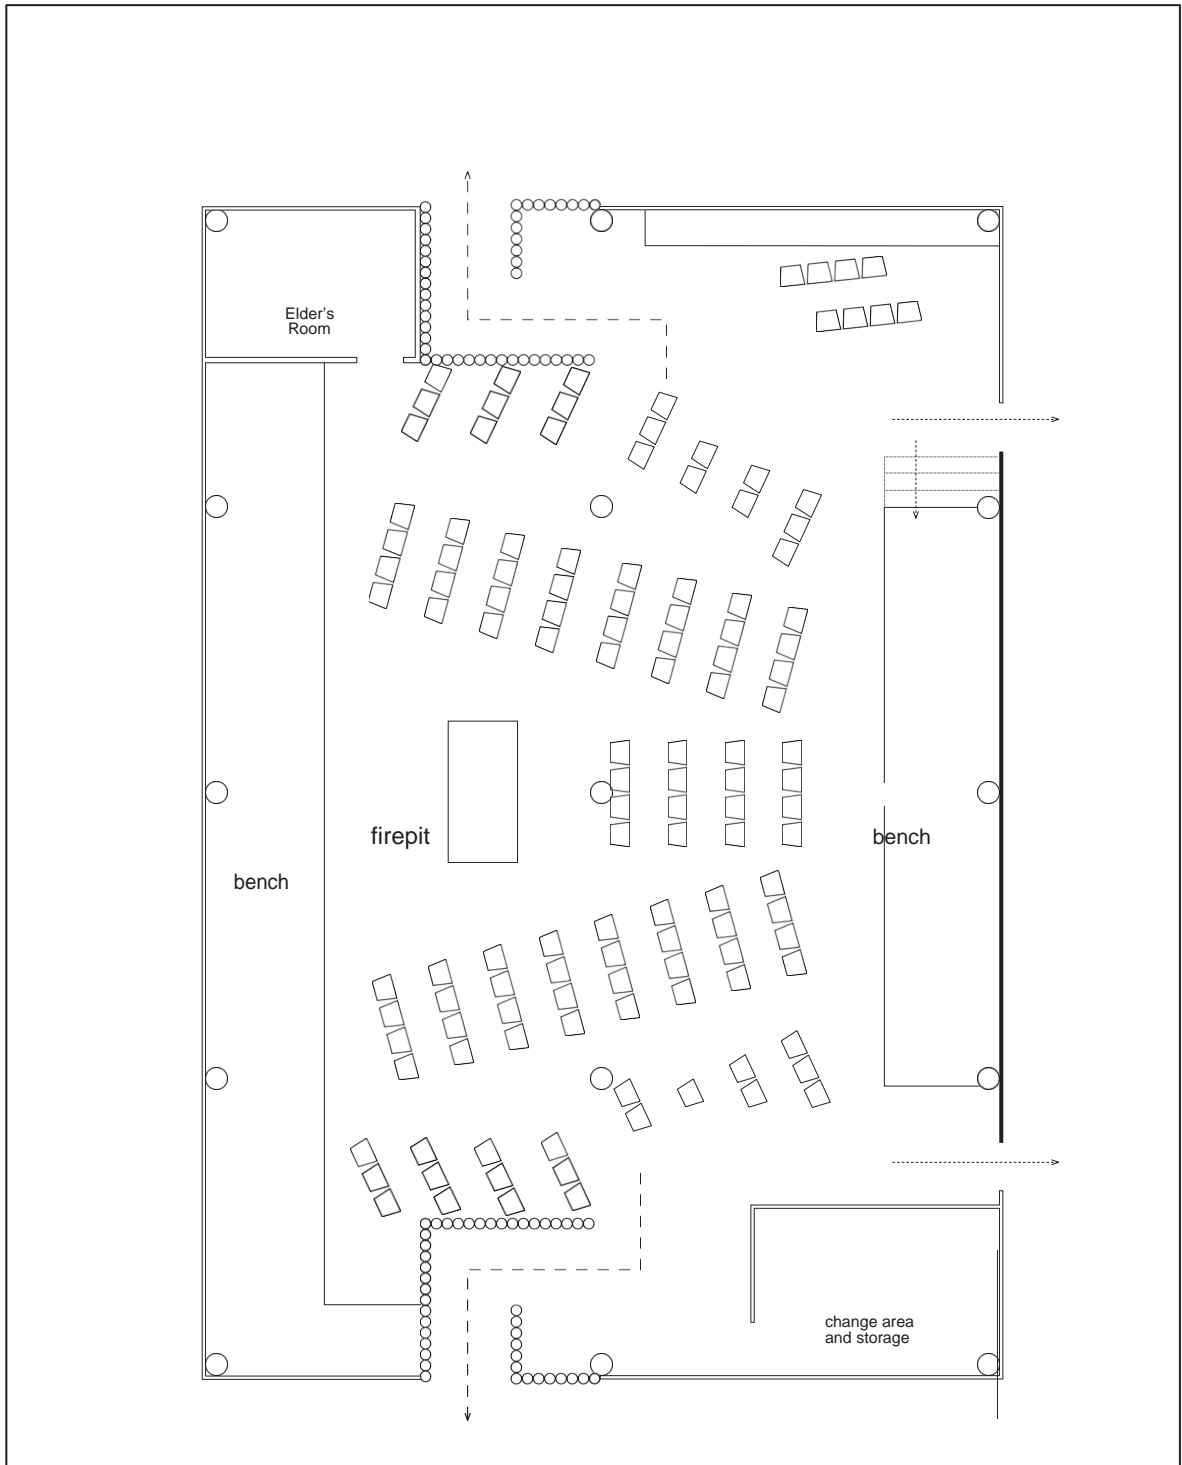

Skw-une'was Longhouse

CHEAKAMUS
CENTRE

p.o. Box 250, 2170 Paradise Valley Road Ph: 1 - (604) 898-5422
Brackendale, B.C., V0N 1H0 <http://www.cheakamuscentre.ca/>