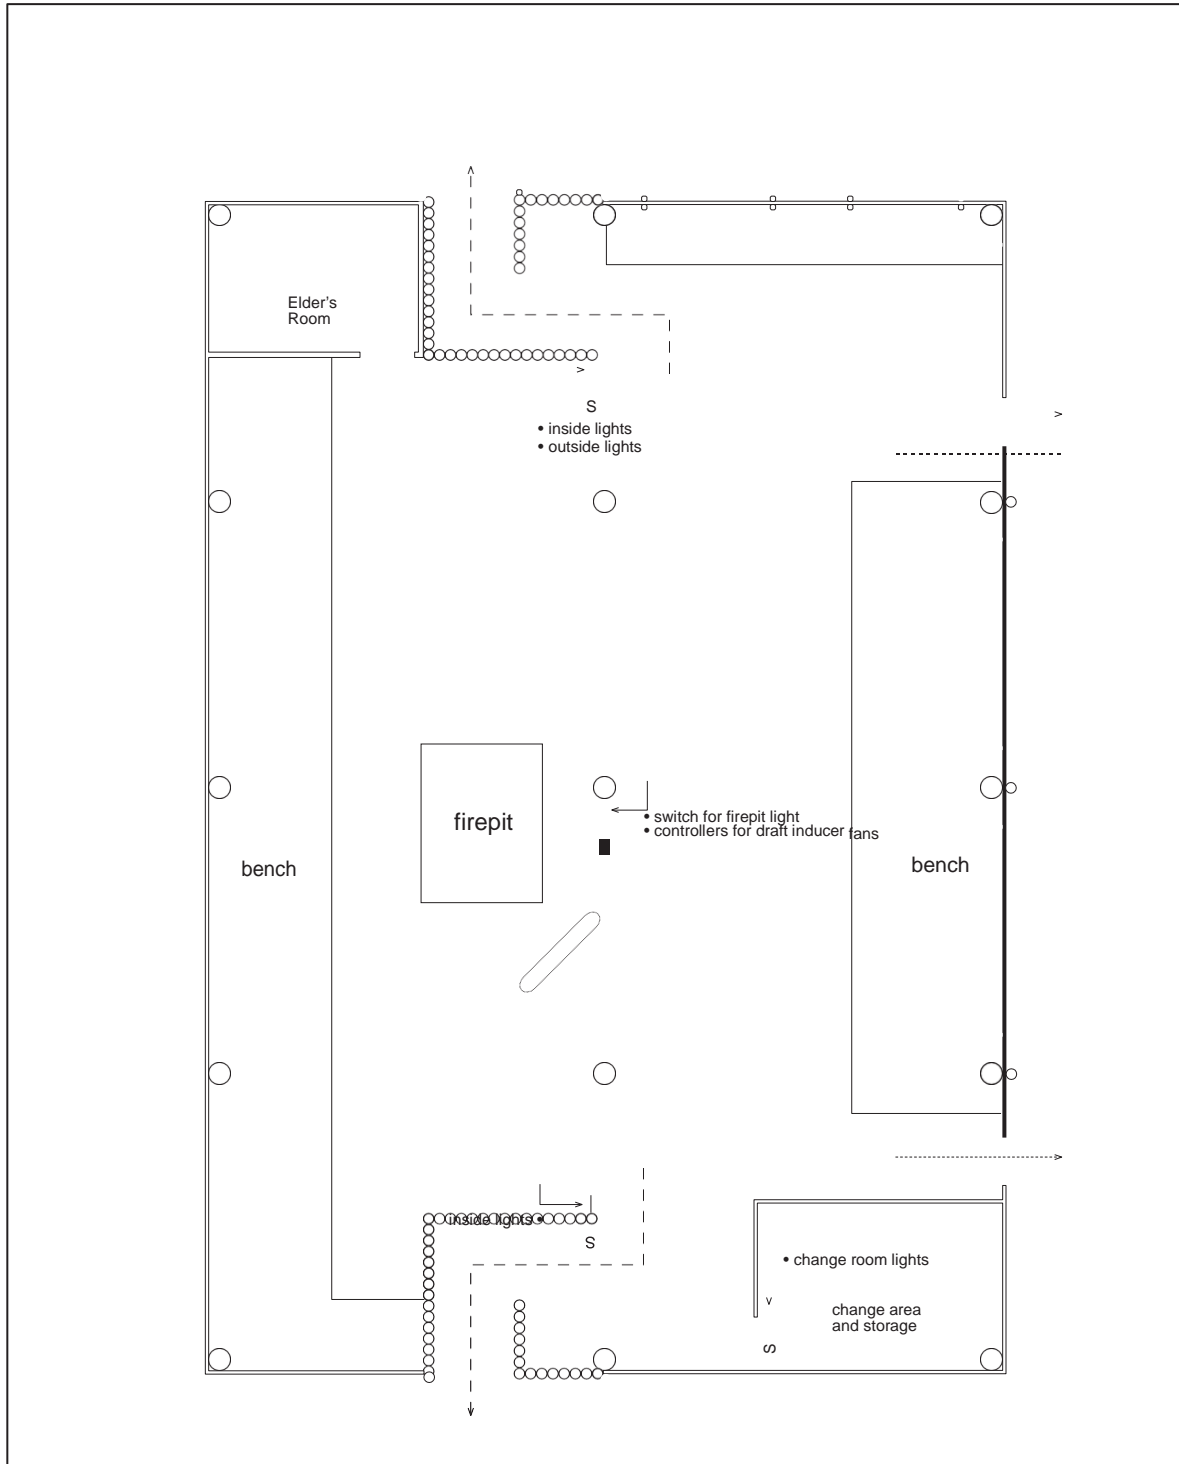

Skw-une'was Longhouse

CHEAKAMUS CENTRE

p.o. Box 250, 2170 Paradise Valley Road Ph: 1 - (604) 898-5422
Brackendale, B.C., V0N 1H0 <http://www.cheakamuscentre.ca/>